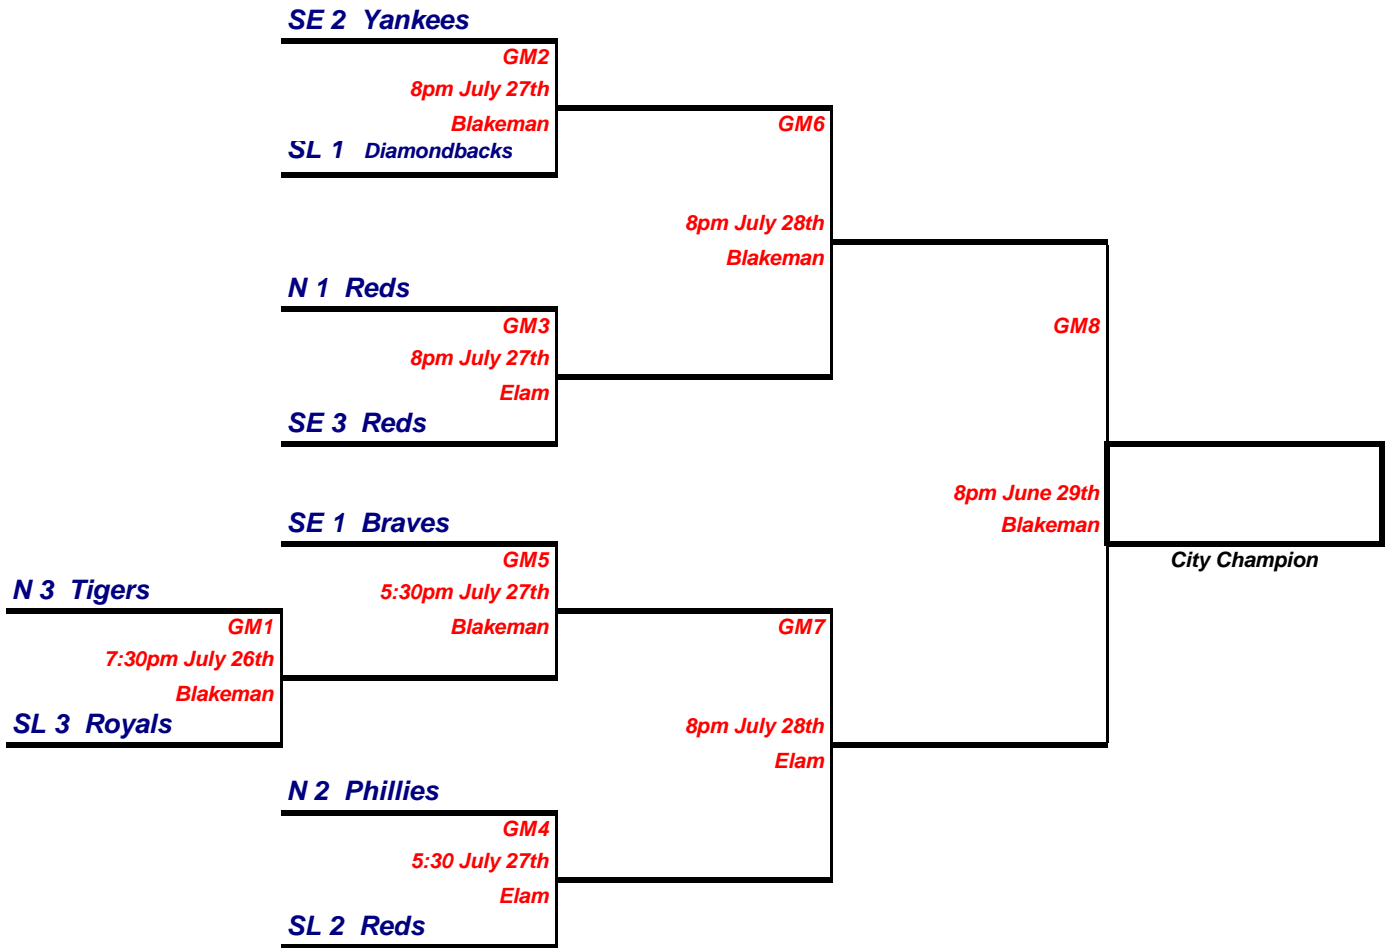

## 2011 Babe Ruth City Tournament

*June 26-29 -- Shillito Park--Hosted by South Lexington Babe Ruth*

**Tournament Pitching Rules-Rolling 7's  
High seed is home team-Coin flip if same  
Each team supplies 1doz. Baseballs**